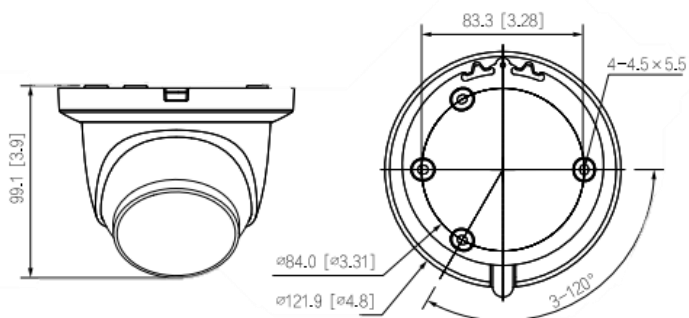

### Installation Method

### Dimensions mm (inch)

### Structure

Casing Material	Inner core: Metal Cover: Metal Decoration ring: Plastic
Product Dimensions	99.1 mm × Φ121.9 mm
Net Weight	0.48 kg
Gross Weight	0.68 kg